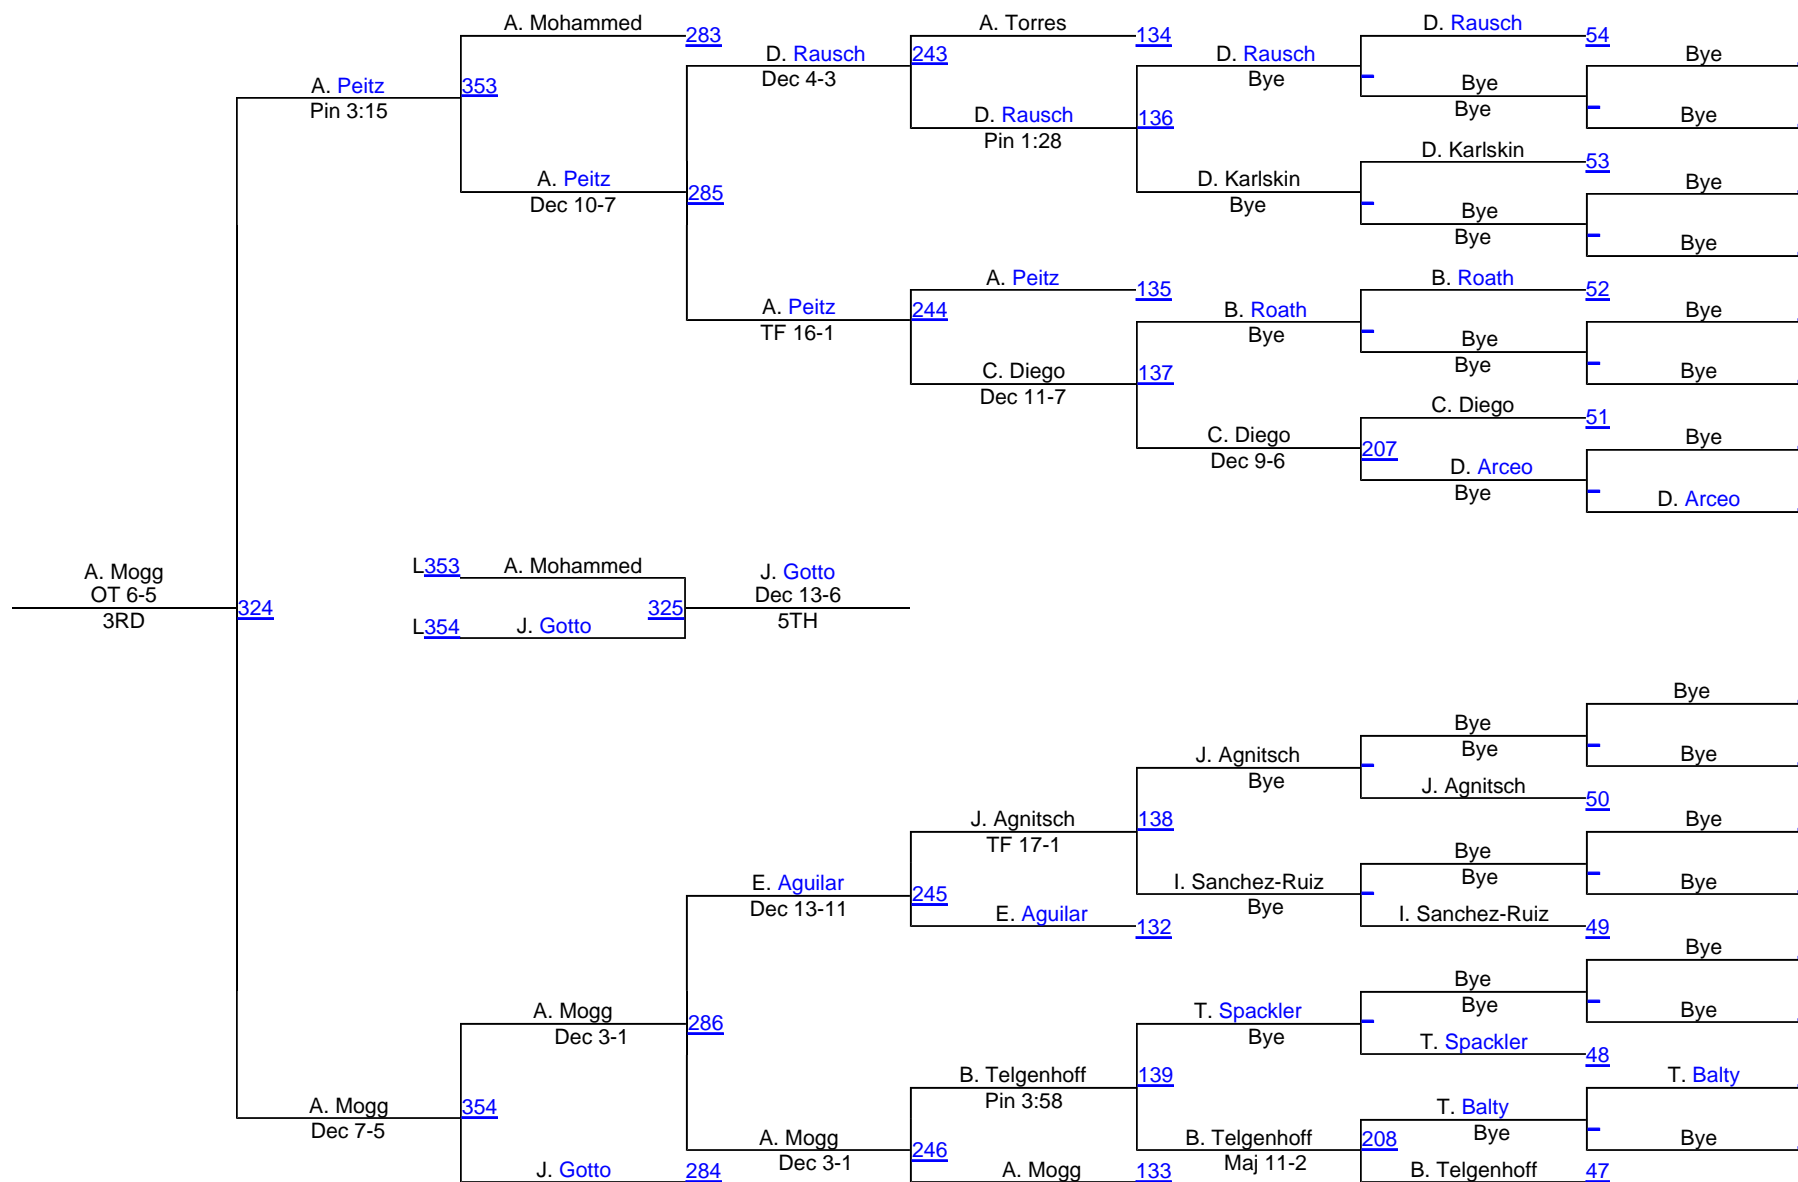

Team Scores on 12/03/2011 06:45 p.m.

1. Coe	COE	215.5
2. Wartburg	WAR	214.5
3. Grand View	GVU	158.0
4. Central Missouri	UCM	82.0
5. Buena Vista	BVU	73.0
6. William Penn	WPEN	72.0
7. Northwestern, IA	NWC	64.0
8. Simpson	SIM	53.0
9. North Iowa Area CC	NIAC	48.0
10. Missouri Baptist	MBAP	47.0
11. Concordia	CUNE	32.5
12. Truman State	TRU	20.0

Simpson College Invitational

College 125

College 125

Simpson College Invitational

College 133

Simpson College Invitational

College 141

College 141