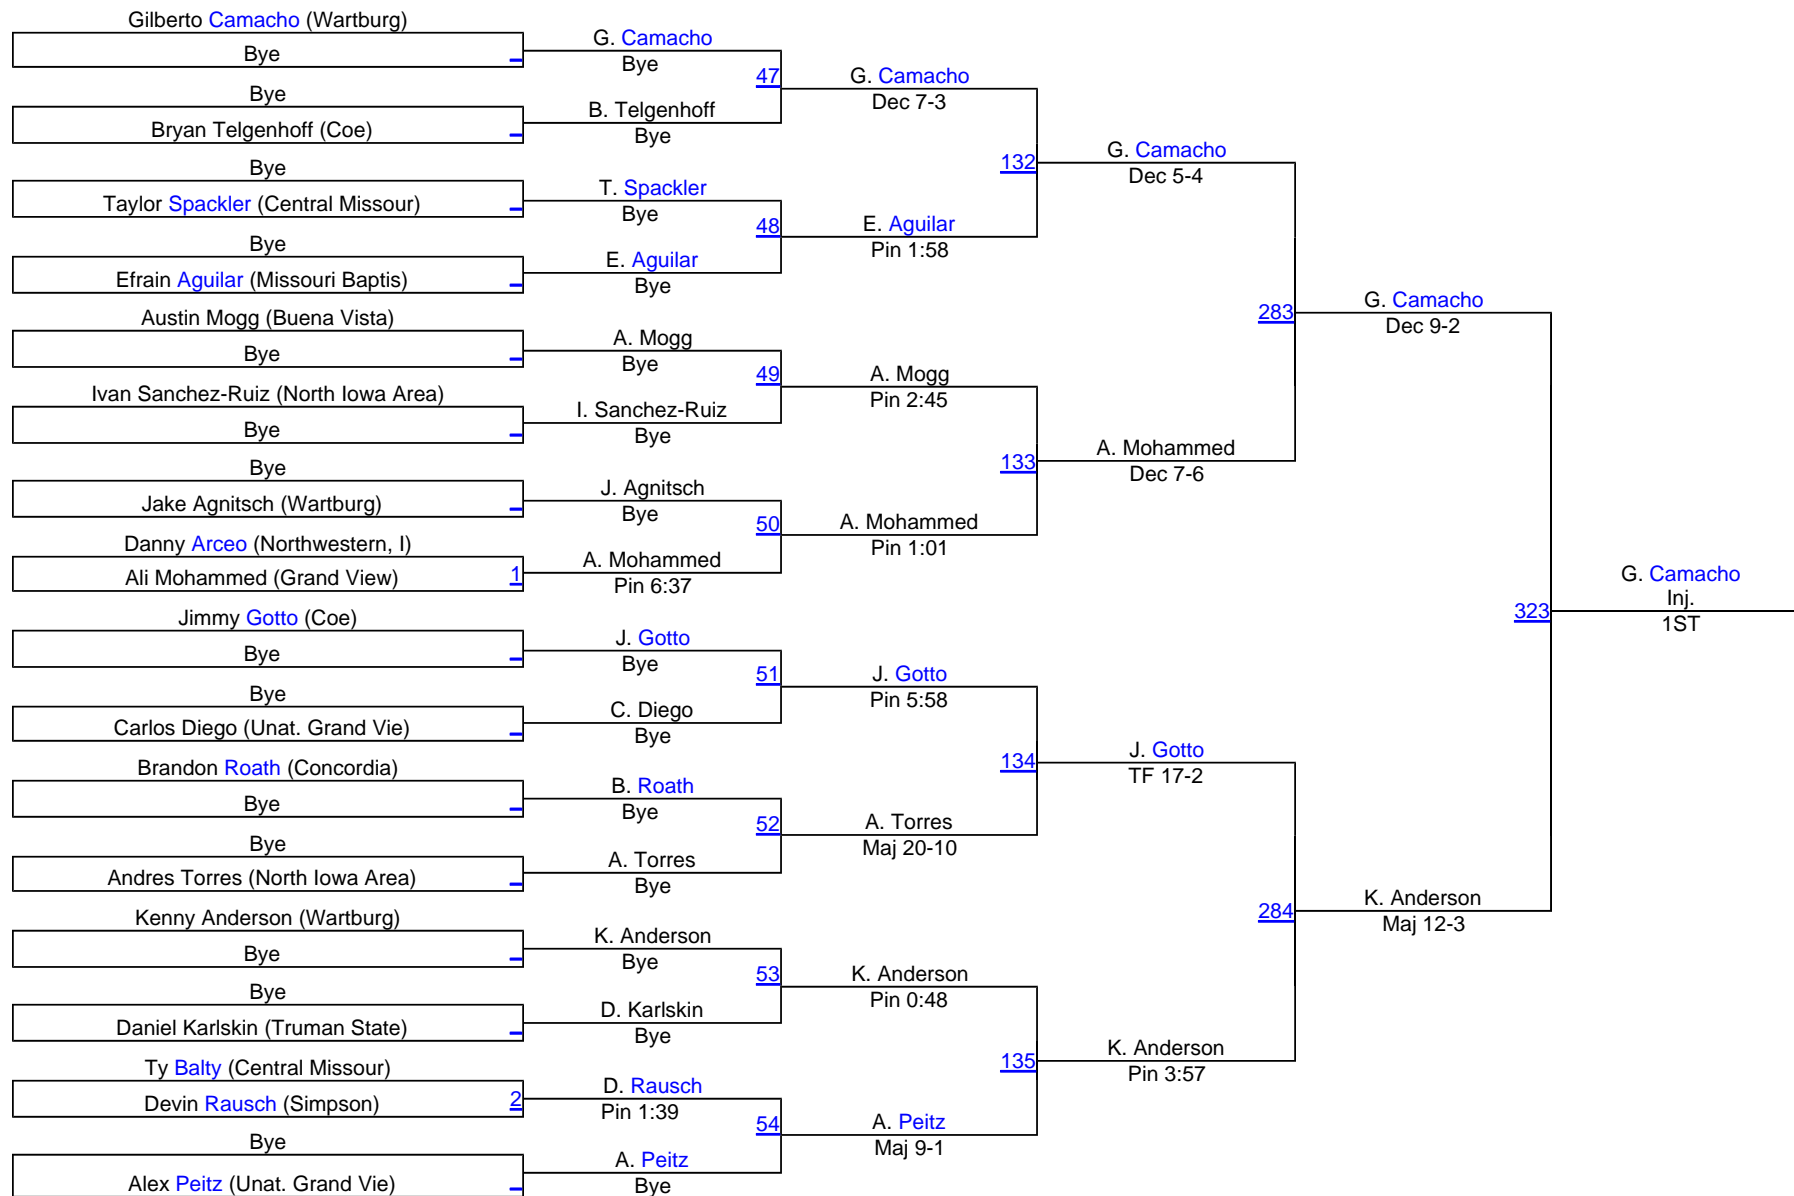

Team Scores on 12/03/2011 06:45 p.m.

1. Coe	COE	215.5
2. Wartburg	WAR	214.5
3. Grand View	GVU	158.0
4. Central Missouri	UCM	82.0
5. Buena Vista	BVU	73.0
6. William Penn	WPEN	72.0
7. Northwestern, IA	NWC	64.0
8. Simpson	SIM	53.0
9. North Iowa Area CC	NIAC	48.0
10. Missouri Baptist	MBAP	47.0
11. Concordia	CUNE	32.5
12. Truman State	TRU	20.0

Simpson College Invitational

College 125

College 125

Simpson College Invitational

College 133

Simpson College Invitational

College 141

College 141