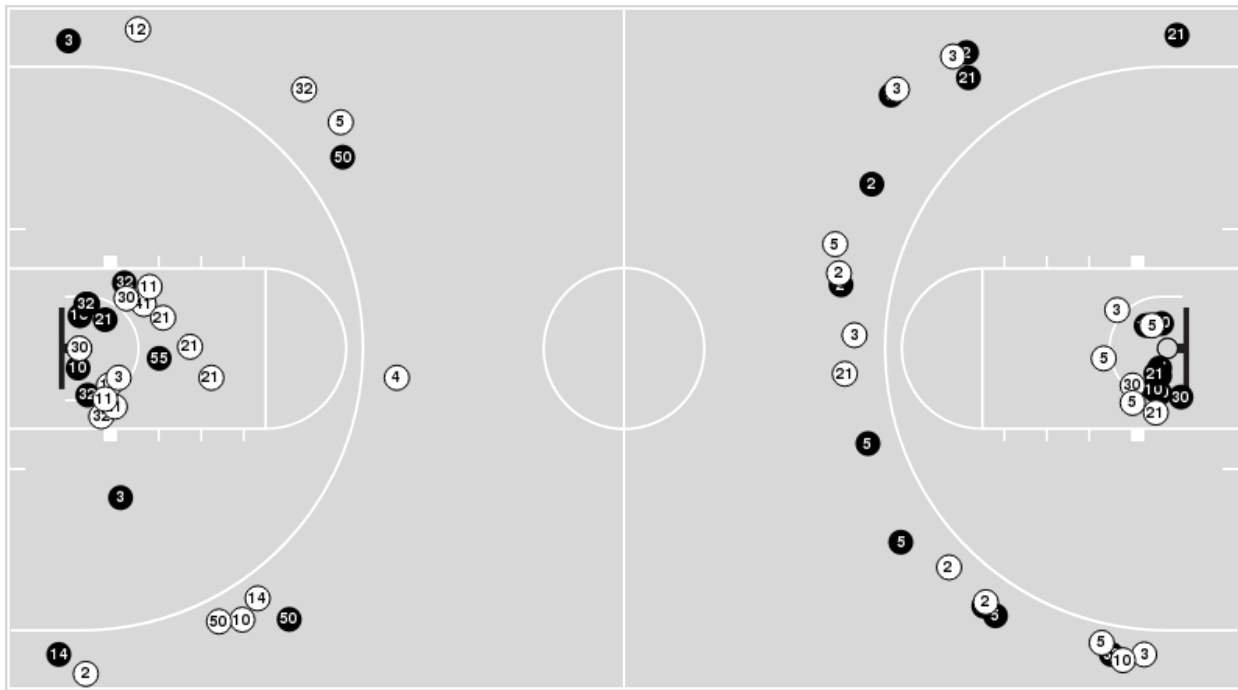

Official Basketball Shot Chart - Final
Concordia Wisconsin at Concordia (NE)
01/26/20 Geiseman Gymnasium, River Forest
2019-20 Men's Basketball

Game Time: 1:45 AM
Game Duration: 1:29
Attendance: 328

Officials: Tom Warrick, Kevin Mottor, Christian Kopp

Players => 2, 3, 4, 5, 11, 12, 14, 20, 21, 30, 32, 41, 44, 50, 55, 10, 12FG Types=>AllResults=>All

Concordia (NE)

All Field Goals