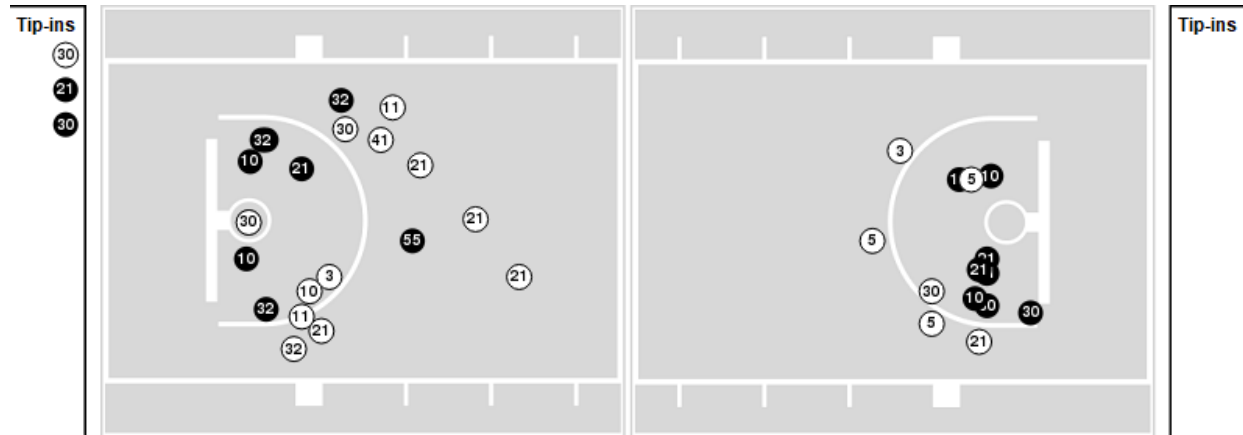

Blow Up Chart

● Made   ○ Missed   N - Player Number

Concordia (NE)	M/A	%
Field Goals	34/71	48
2 Points	19/37	51
3 Points	15/34	44
Free Throws	9/12	75

Concordia (NE)	M/A	%
Points in the Paint	36 (18 / 36)	50
Fast Break Points	22 (11/11)	100
Second Chance Points	14 (6/12)	50
Effective FG%	58