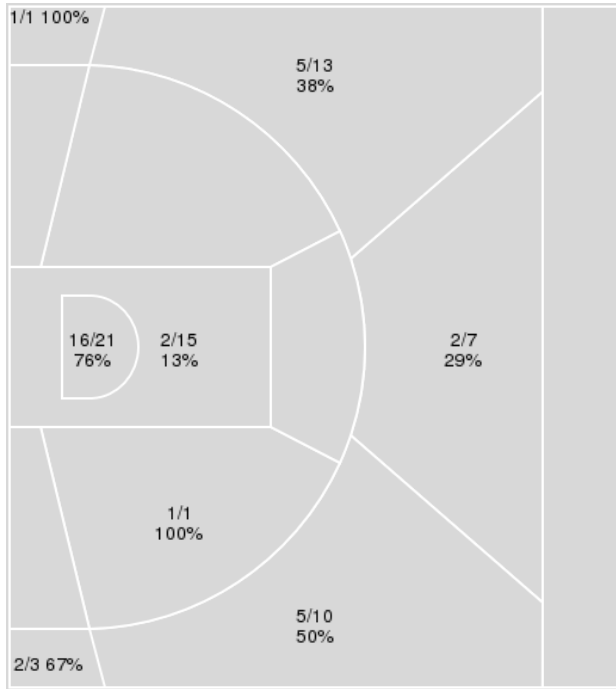

Official Basketball Shot Areas - Final
Concordia Wisconsin at Concordia (NE)
01/26/20 Geiseman Gymnasium, River Forest
2019-20 Men's Basketball

Game Time: 1:45 AM
Game Duration: 1:29
Attendance: 328

Officials: Tom Warrick, Kevin Mottor, Christian Kopp

{ Players => 2, 3, 4, 5, 11, 12, 14, 20, 21, 30, 32, 41, 44, 50, 55, 10, 12;
} FG Types => All; Results => All;

{ Players => 0, 1, 2, 3, 4, 10, 11, 12, 13, 14, 15, 20, 21, 22, 23, 24, 25,
30, 31, 32, 33, 34, 35, 40, 41, 44, 99;} FG Types => All; Results => All;

Concordia (NE)