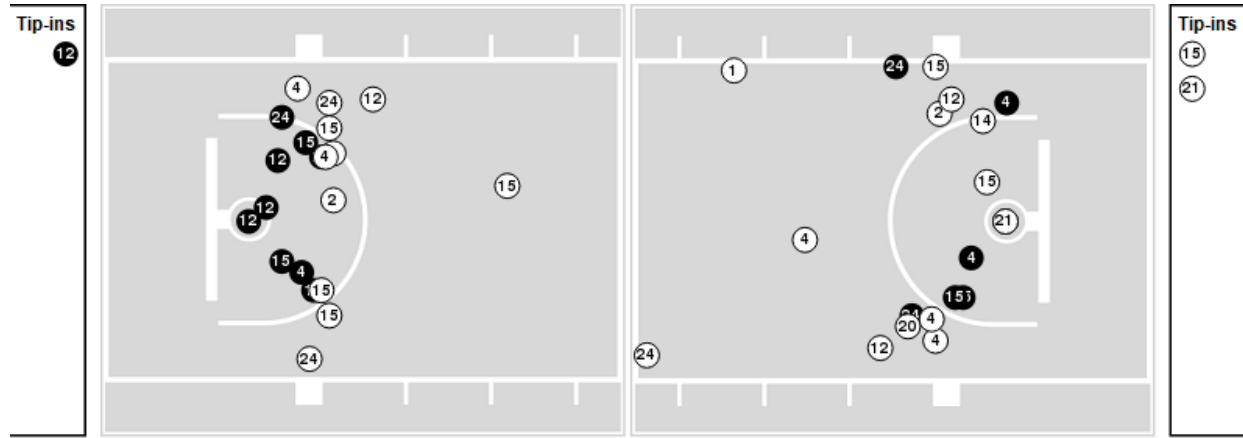

Blow Up Chart

● Made   ○ Missed   N - Player Number

Concordia Wisconsin	M/A	%
Field Goals	20/64	31
2 Points	17/48	35
3 Points	3/16	19
Free Throws	12/18	67

Concordia Wisconsin	M/A	%
Points in the Paint	28 (14 / 38)	37
Fast Break Points	10 (6/9)	67
Second Chance Points	11 (6/11)	55
Effective FG%	34