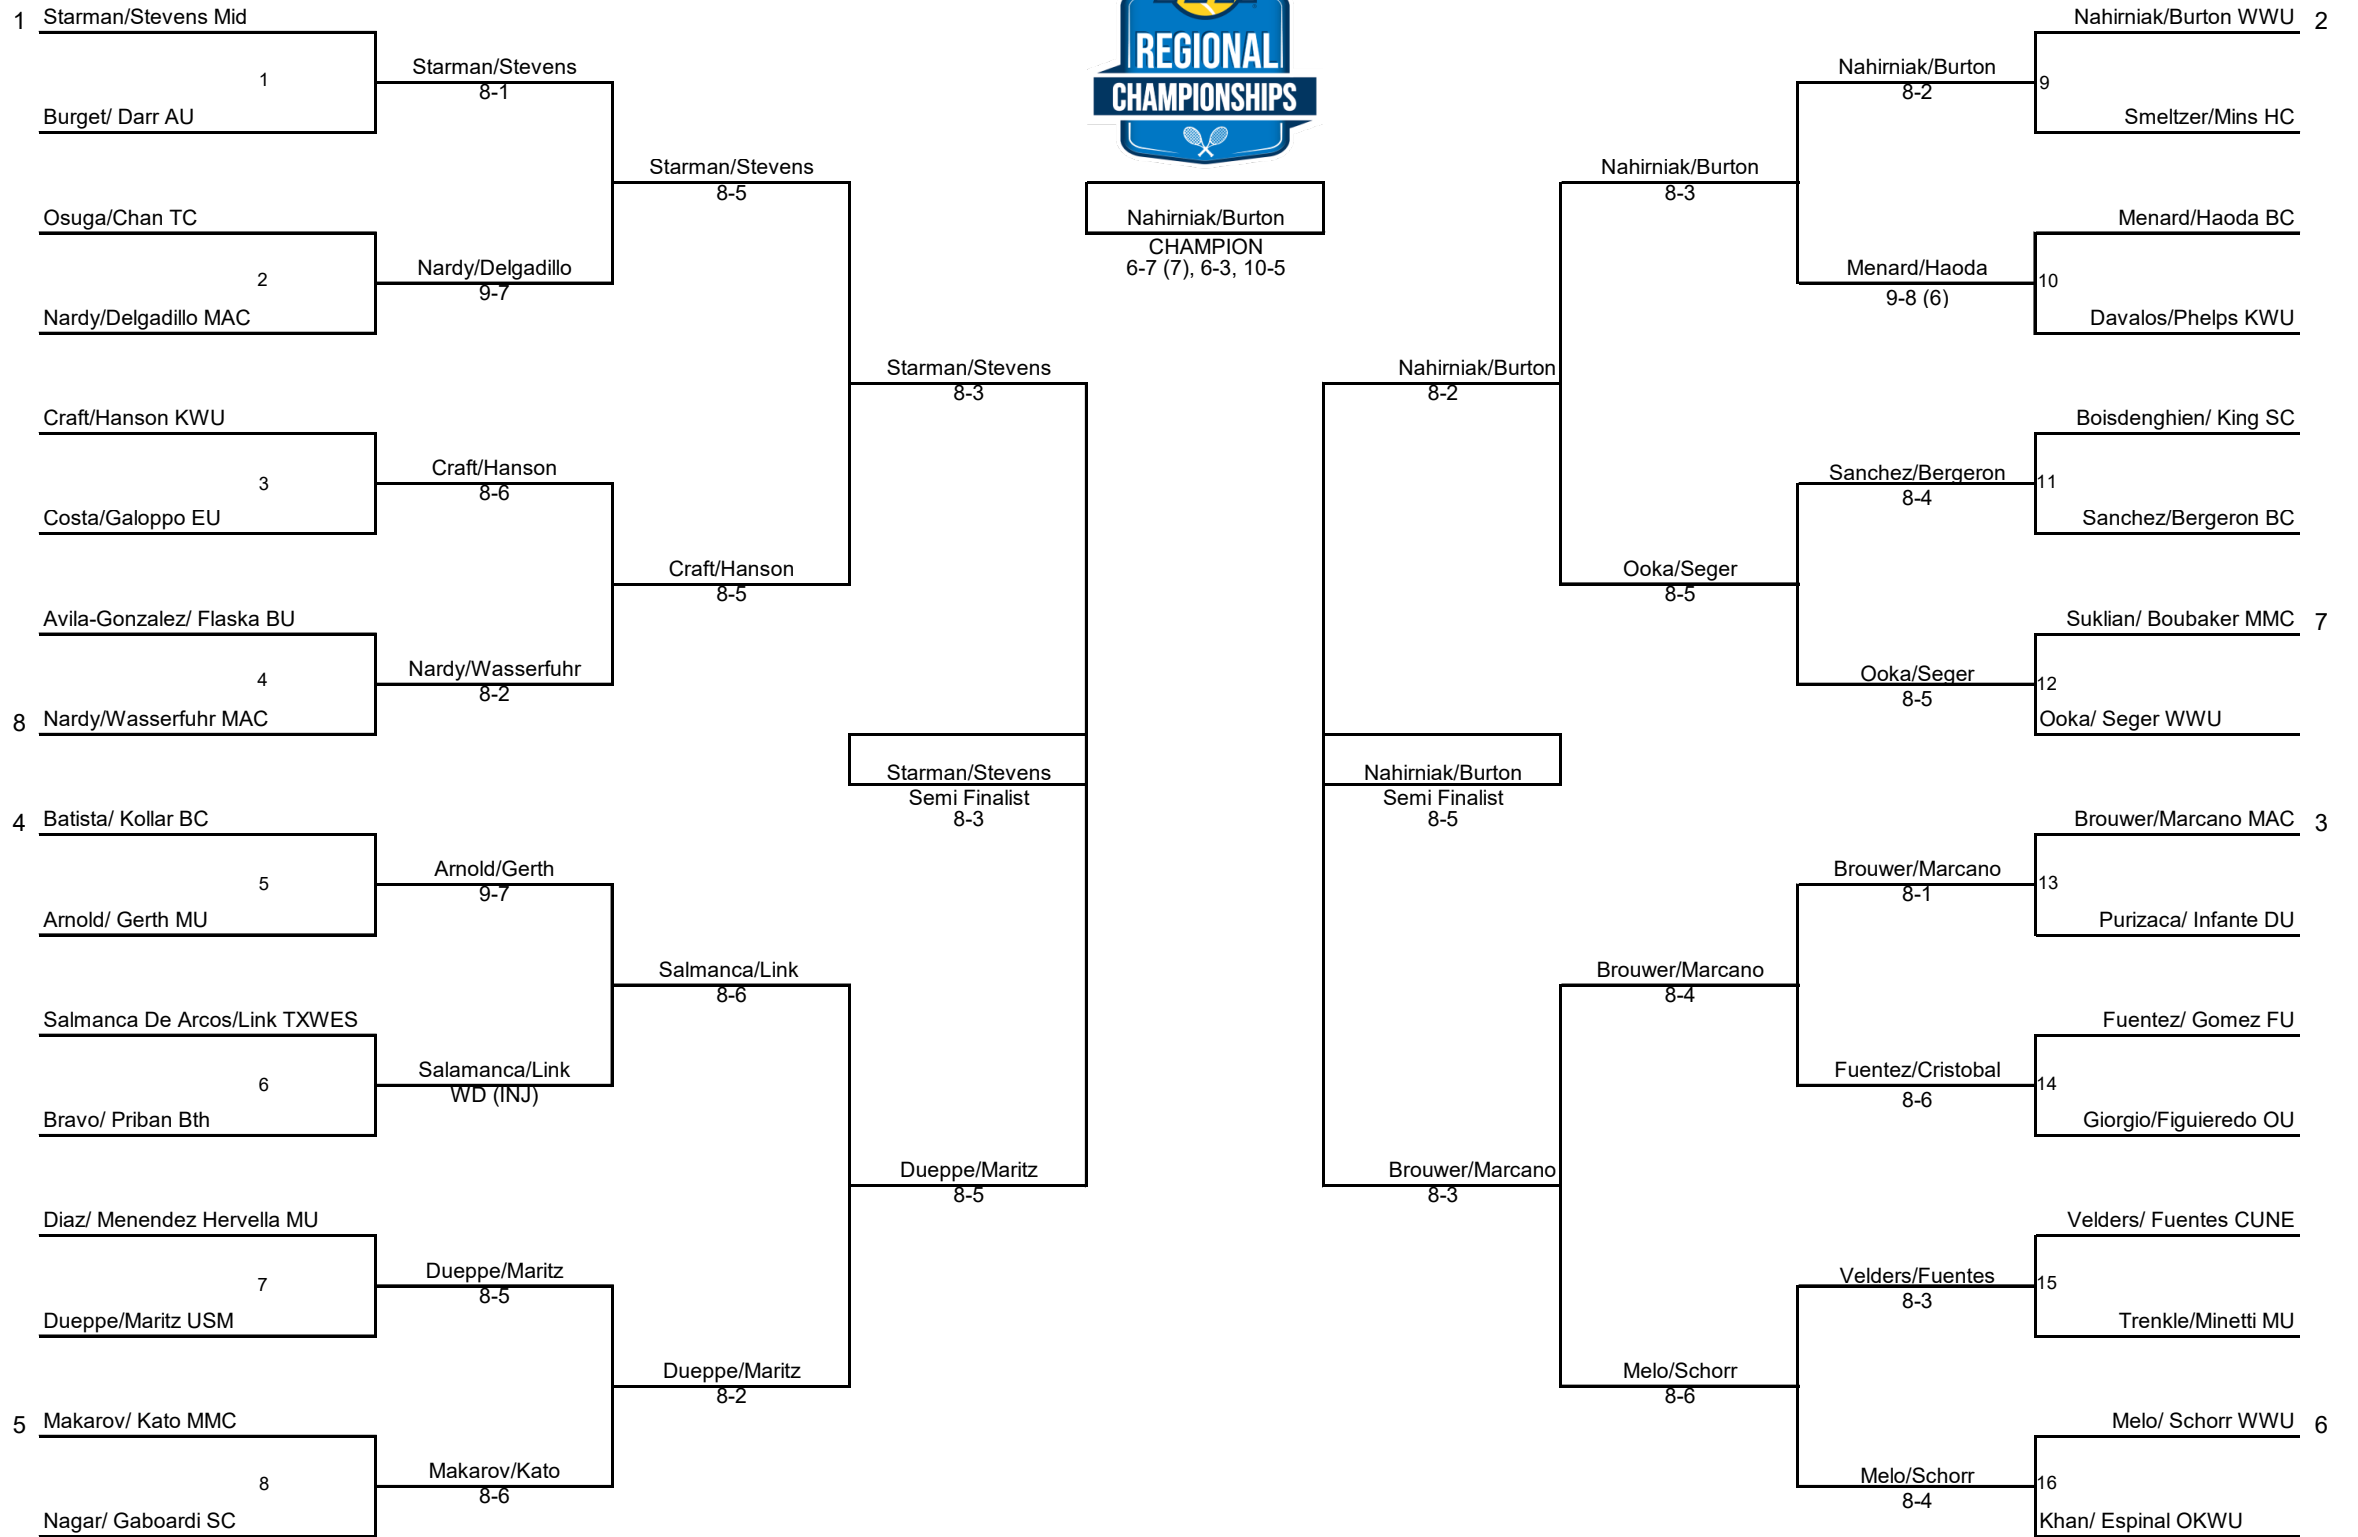

ITA CENTRAL WEST REGIONAL

Men's Doubles Draw

Nahiriak/Burton
CHAMPION
6-7 (7), 6-3, 10-5