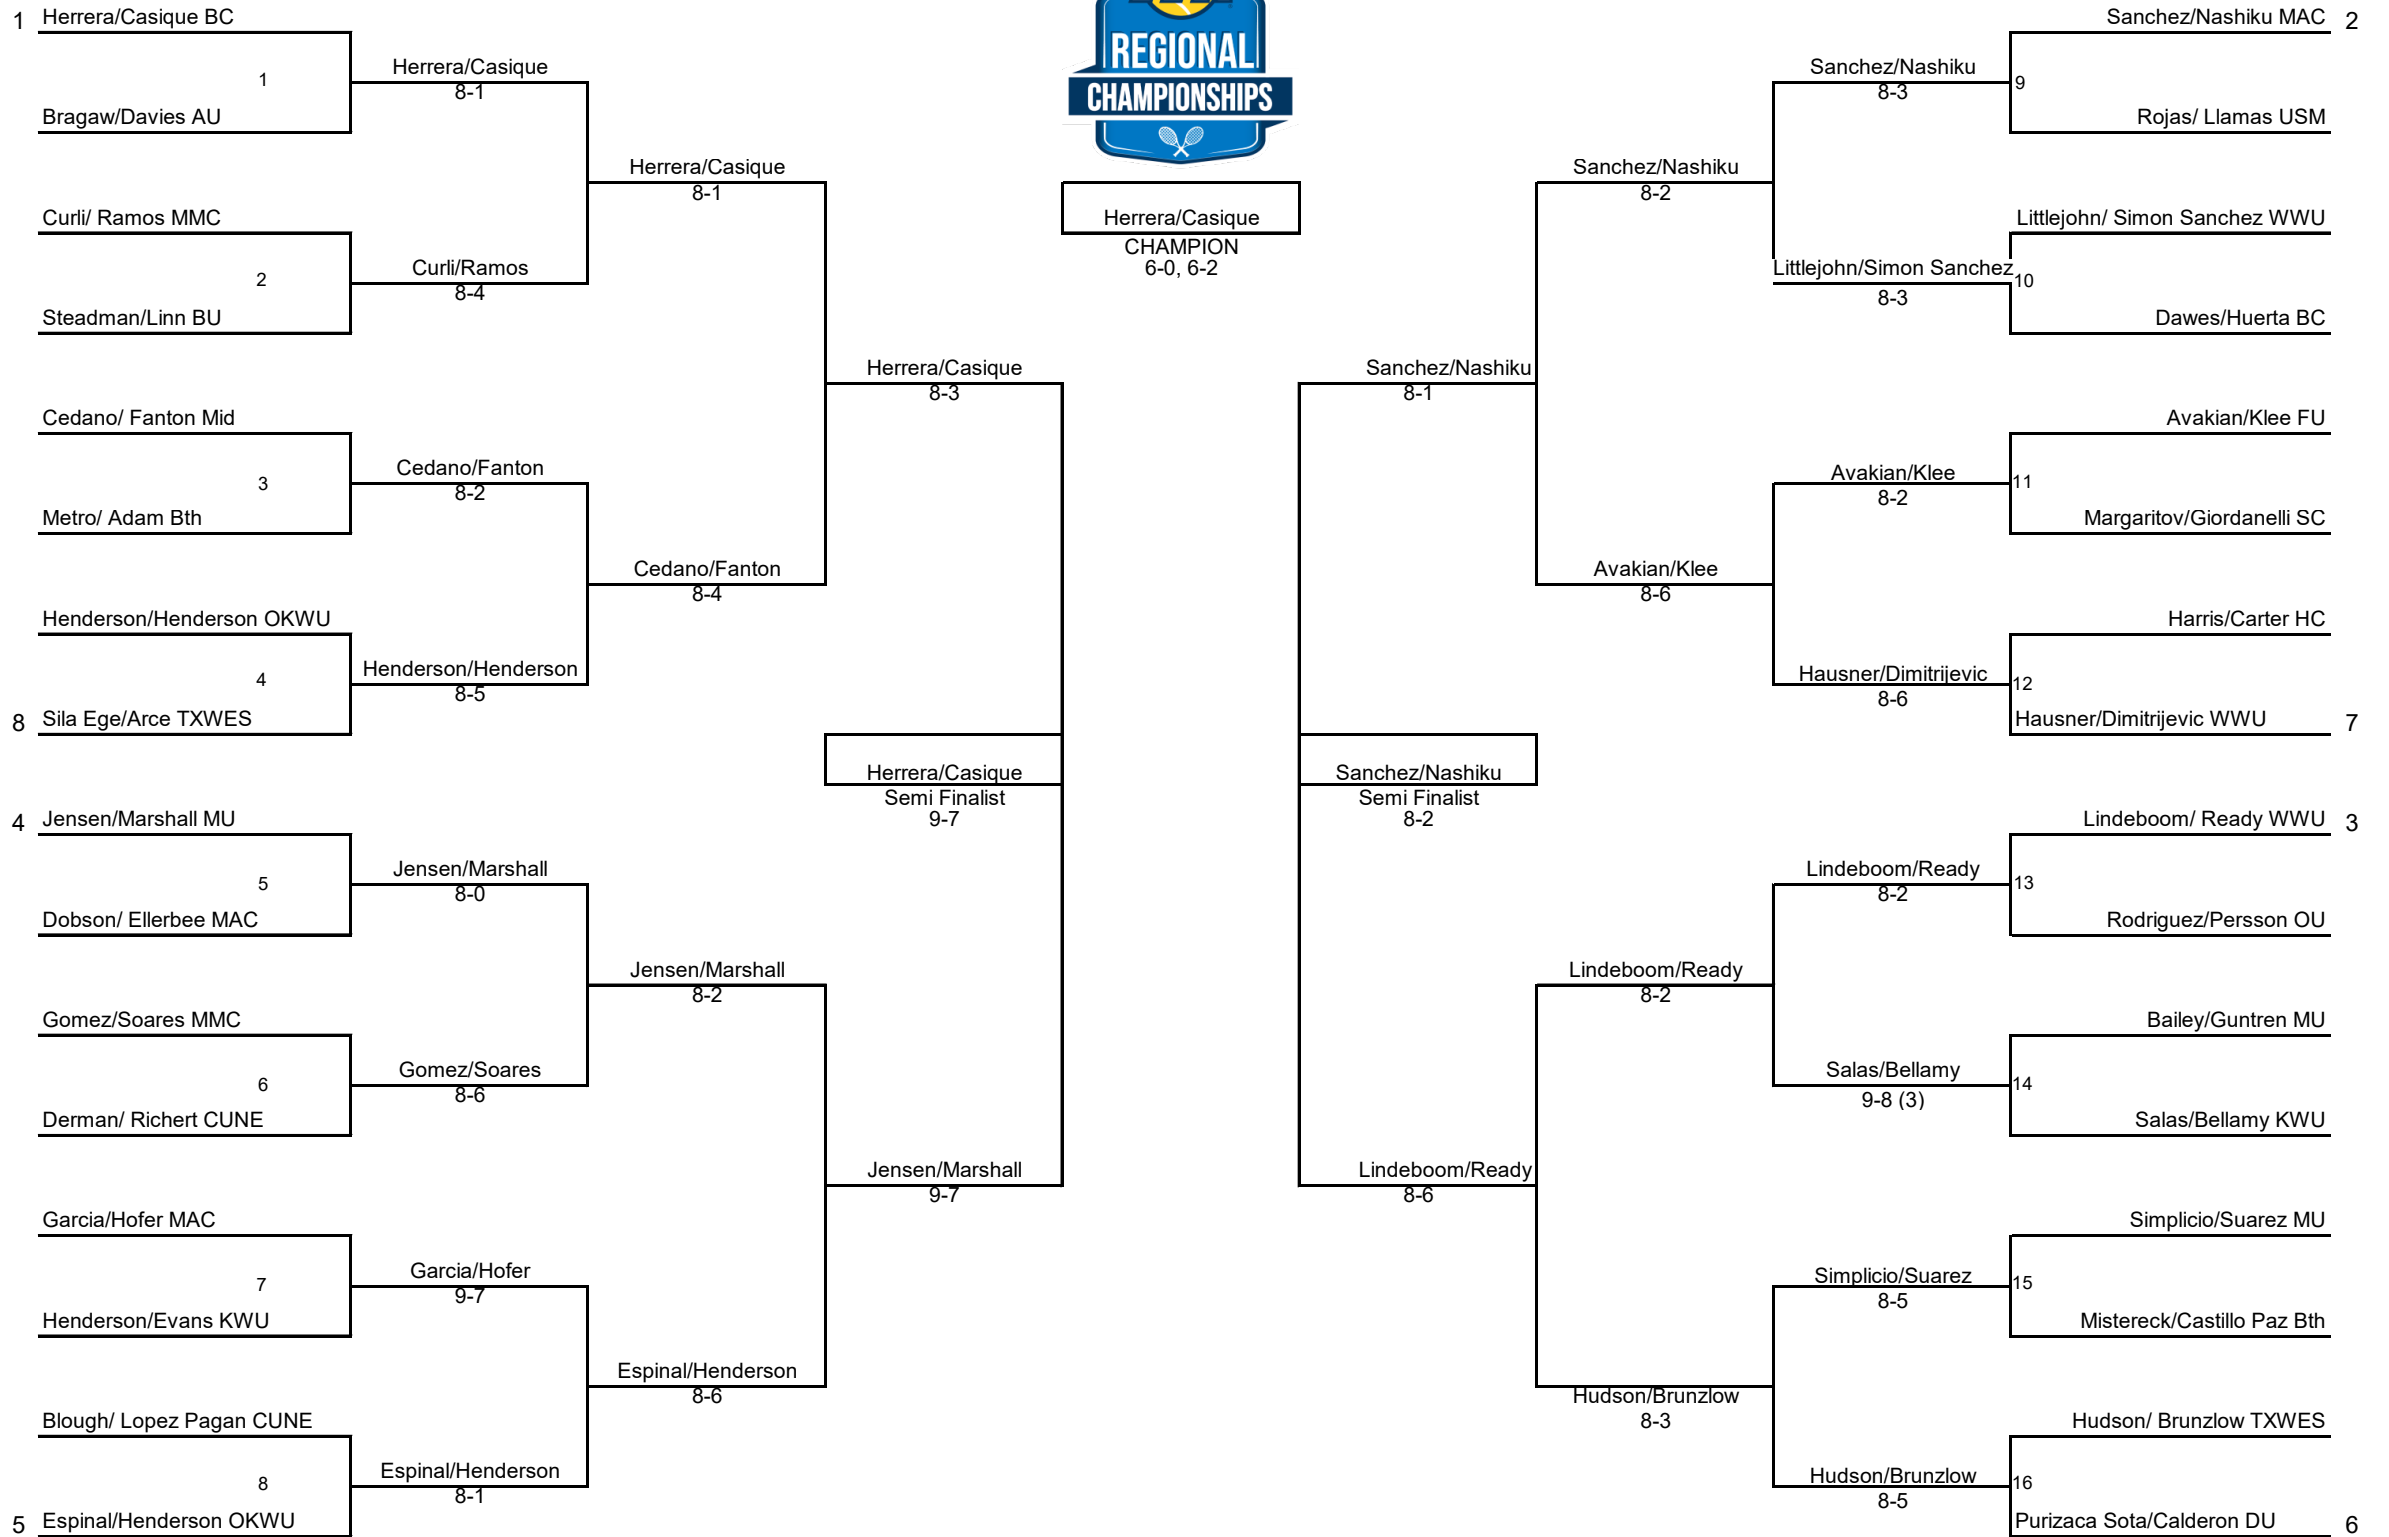

ITA CENTRAL WEST REGIONAL

Women's Doubles Draw

ITA CENTRAL WEST REGIONAL

Men's Singles Draw

ITA CENTRAL WEST REGIONAL

Men's Singles Draw Consolation

ITA CENTRAL WEST REGIONAL

Men's Doubles Draw