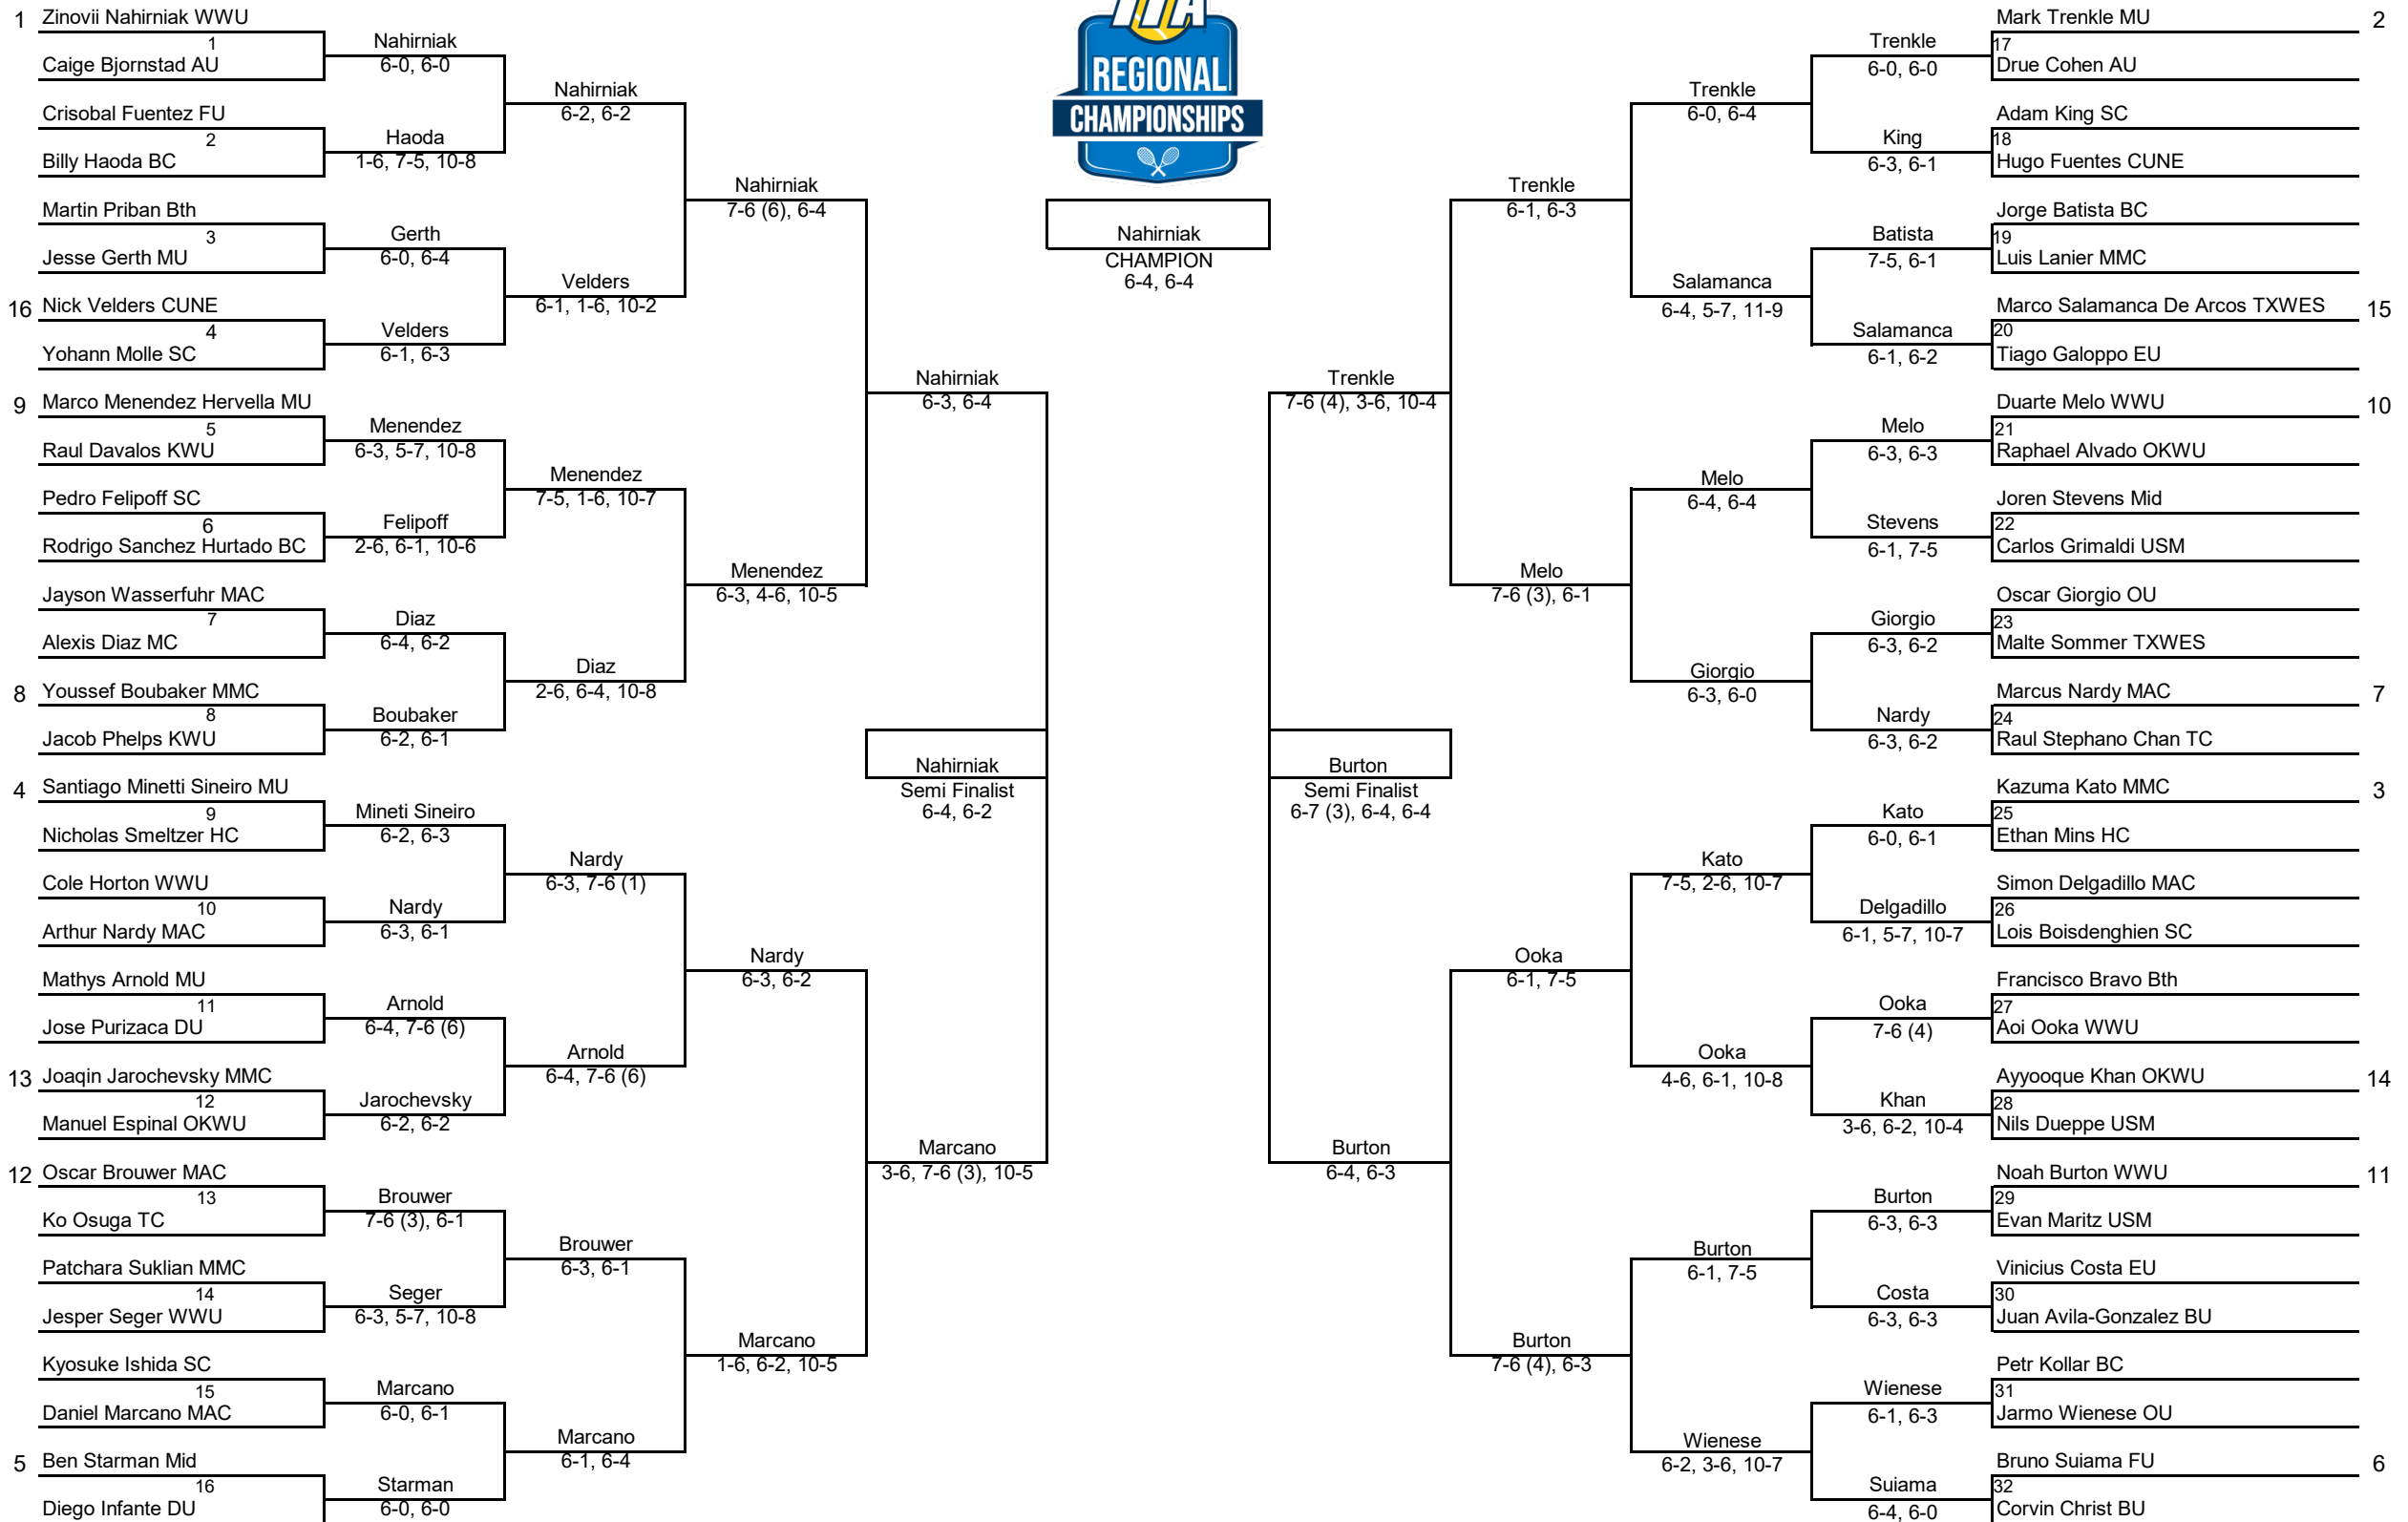

ITA CENTRAL WEST REGIONAL

Women's Doubles Draw

ITA CENTRAL WEST REGIONAL

Men's Singles Draw

ITA CENTRAL WEST REGIONAL

Men's Singles Draw Consolation

ITA CENTRAL WEST REGIONAL

Men's Doubles Draw