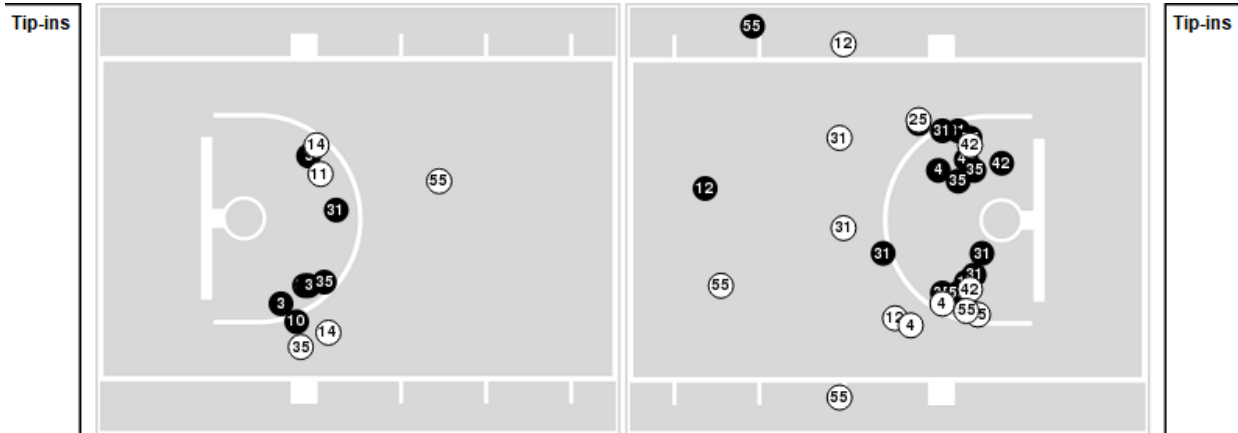

Blow Up Chart

● Made   ○ Missed   N - Player Number

Concordia (NE)	M/A	%
Field Goals	39/82	48
2 Points	26/46	57
3 Points	13/36	36
Free Throws	11/16	69

Concordia (NE)	M/A	%
Points in the Paint	48 (24 / 40)	60
Fast Break Points	20 (12/12)	100
Second Chance Points	22 (10/17)	59
Effective FG%	55